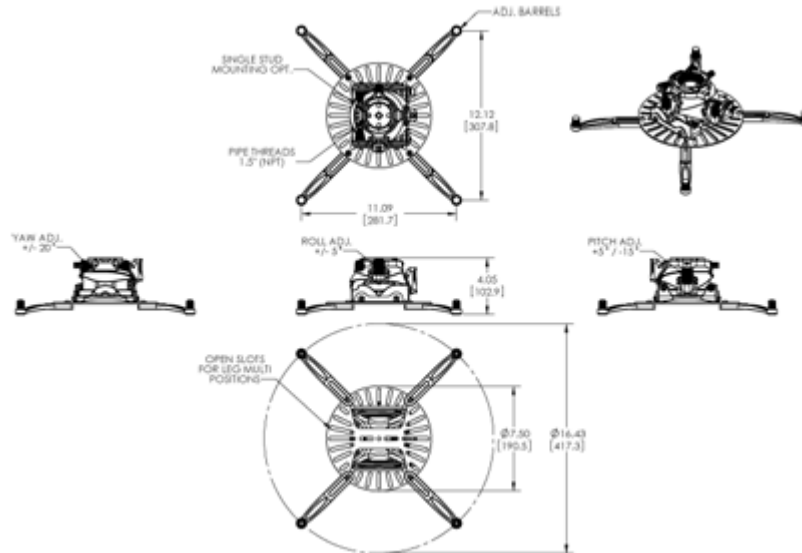

FTP

Fine-Tune Projector Mount

DOWNLOAD FULL SIZE CAD FILES AND DIMENSIONAL DRAWINGS AT MOUNTS.COM

ACCESSORIES FOR FTP

GB-AVSTOR5

Plenum Rated False Ceiling Equipment Storage with Pipe Coupler

PP-FCTA-QL

False Ceiling Adapter w/ Quick-Lock Cable

AST-2446

Adjustable-Height Ceiling Adapter (24 - 46 in.)

GB-PIPE1B

Pipe-mounted Equipment Enclosure

AST-1321

Adjustable-Height Ceiling Adapter (13 in. - 21 in.)

MORE AT MOUNTS.COM

SIMILAR PRODUCTS

FTP

Fine-Tune Projector Mount

PDS-PLUS

Low-Profile Mount for Projectors up to 75 lb.

PDS-PLUS-W

Low-Profile Mount for Projectors up to 75 lb.

SPI-PRO

SpiroLock™ Projector Mount with 1.5 in. NPT Coupler

SPI-PRO-W

SpiroLock™ Projector Mount with 1.5 in. NPT Coupler

FTPW

Fine-Tune Mount for Projectors up to 65 lb./ 30 kg

MORE AT MOUNTS.COM

World Headquarters | 1321 S. State College Blvd., Fullerton, CA 92831 | 800.368.9700 USA | F 800.832.4888 | www.mounts.com
Europe Office | Unit 3, The Moorings Business Park, Channel Way | Longford, Coventry, CV6 6RH, UK | +44 (0) 2476 644105 | F +44 (0) 2476 64416

© 2013 PREMIER MOUNTS | Rev.01 | 10.2011